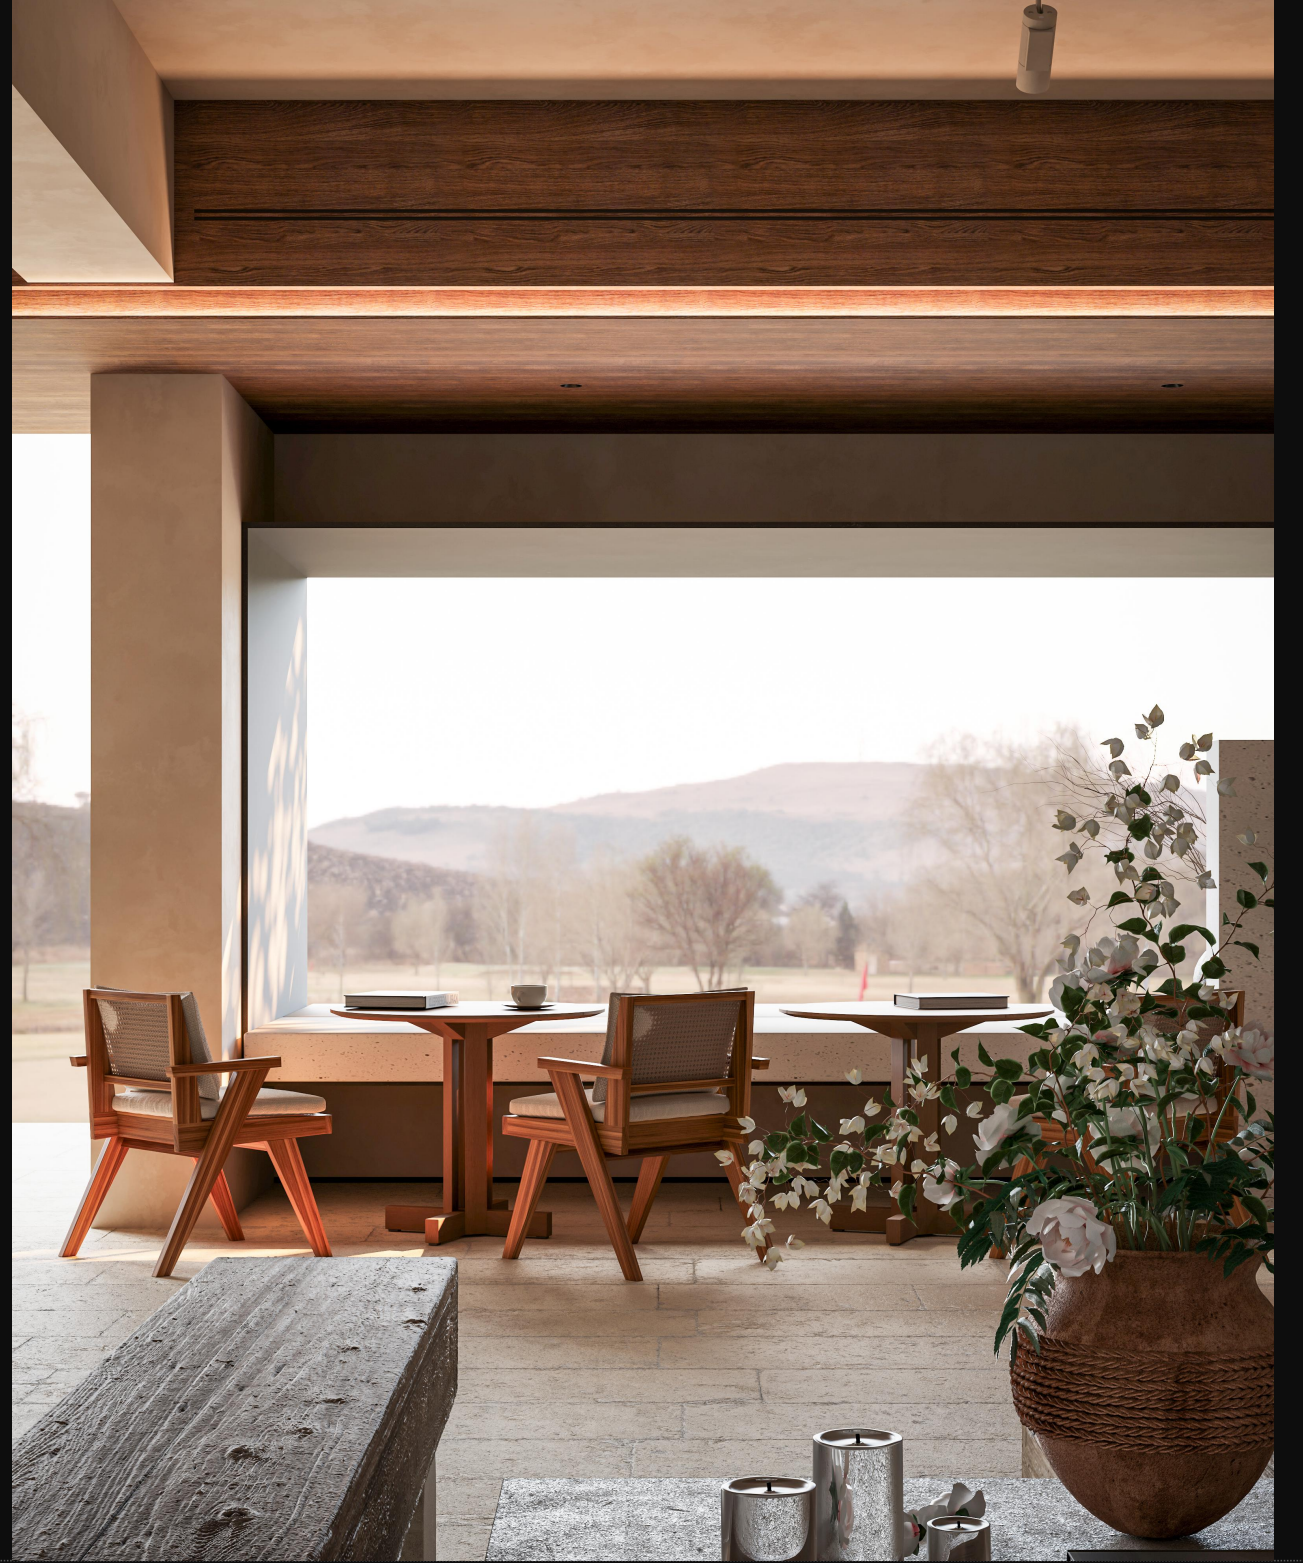

An aerial photograph of a vast, lush green tea plantation. The tea bushes are arranged in neat, winding rows that follow the contours of the land. A dark, winding river or stream flows through the plantation, adding a sense of movement and depth to the scene. The overall color palette is dominated by various shades of green, from deep forest greens to lighter, vibrant hues where the sunlight hits the leaves.

卡座区调整

后山露台

云岚茶舍

寻茶问源

LianYunGang · SuCheng

山嵐

红色亚克力

多功能吧台

收银区

茶歇空间

进门右侧

读书空间

读书空间

调整前

调整后

读书空间

调整后

多功能区

茶史/文化墙

茶史. 文化

HORIZONTAL DESIGN

包
间

包
间

二楼西侧